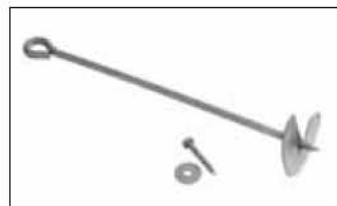

Climbing Stones 5 shapes in pack

Ground Anchor 'Screw' Hot dipped galvanised steel

Plastic Pole Cover (for 100mm jump poles)